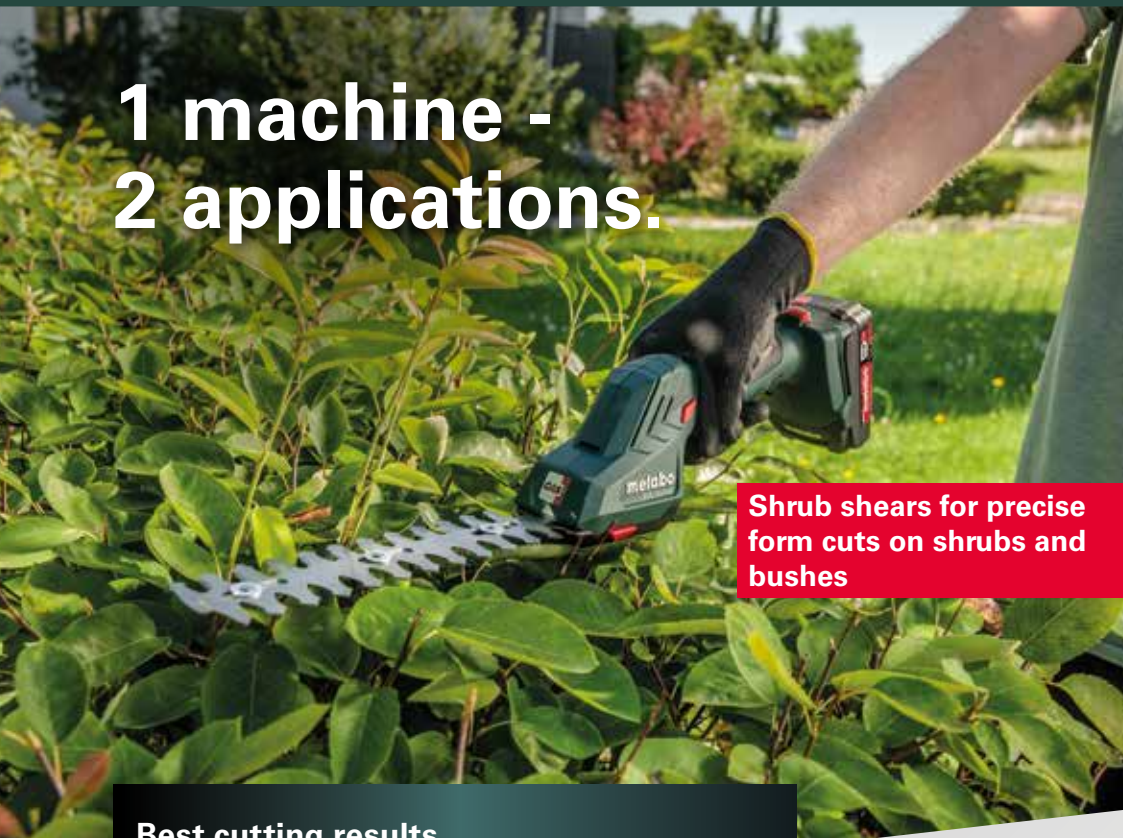

Order no. 628433000
£ 23.⁹⁹*
 excl. VAT: £ 19.99

Blade adapter

Order no. 628434000
£ 11.³⁹*
 excl. VAT: £ 9.49

1 machine -
2 applications.

Shrub shears for precise form cuts on shrubs and bushes

18 V

Grass shears for clean lawn edges