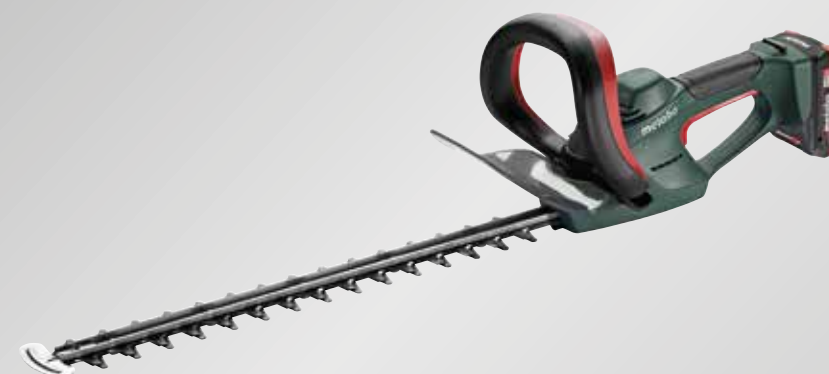

Care spray

Order no. 630475000

£ 25.88*

excl. VAT: £ 21.57

18 Volt cordless hedge trimmers

	AHS 18-55 V	AHS 18-65 V
Order no.	600463850	600467850
Cutting length	53 cm	63 cm
Number of cuts	2.700 /min	2.700 /min
Max. cutting thickness	18 mm	18 mm
Weight (without battery pack)	3,4 kg	3,5 kg
Battery pack, charger		
without battery pack, without charger	x	x
Full service price group	FS4 (£109.00*)	FS4 (£109.00*)
Price incl. VAT*	£ 179.00	£ 199.00
Price excl. VAT	£ 149.17	£ 165.83