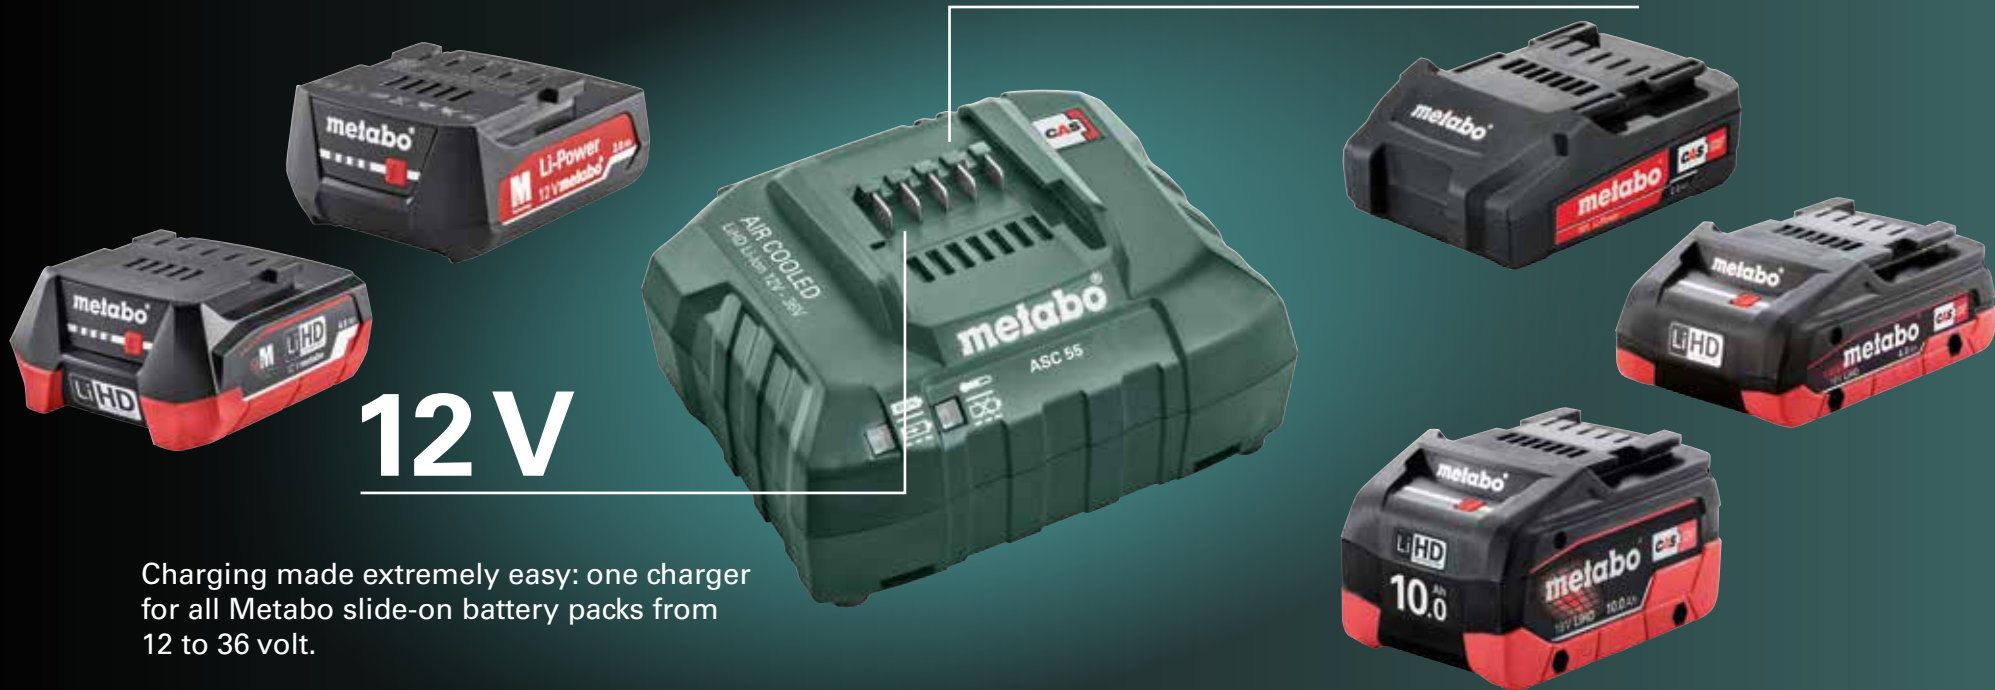

ONE Charger - one system.

Charging made extremely easy: one charger for all Metabo slide-on battery packs from 12 to 36 volt.