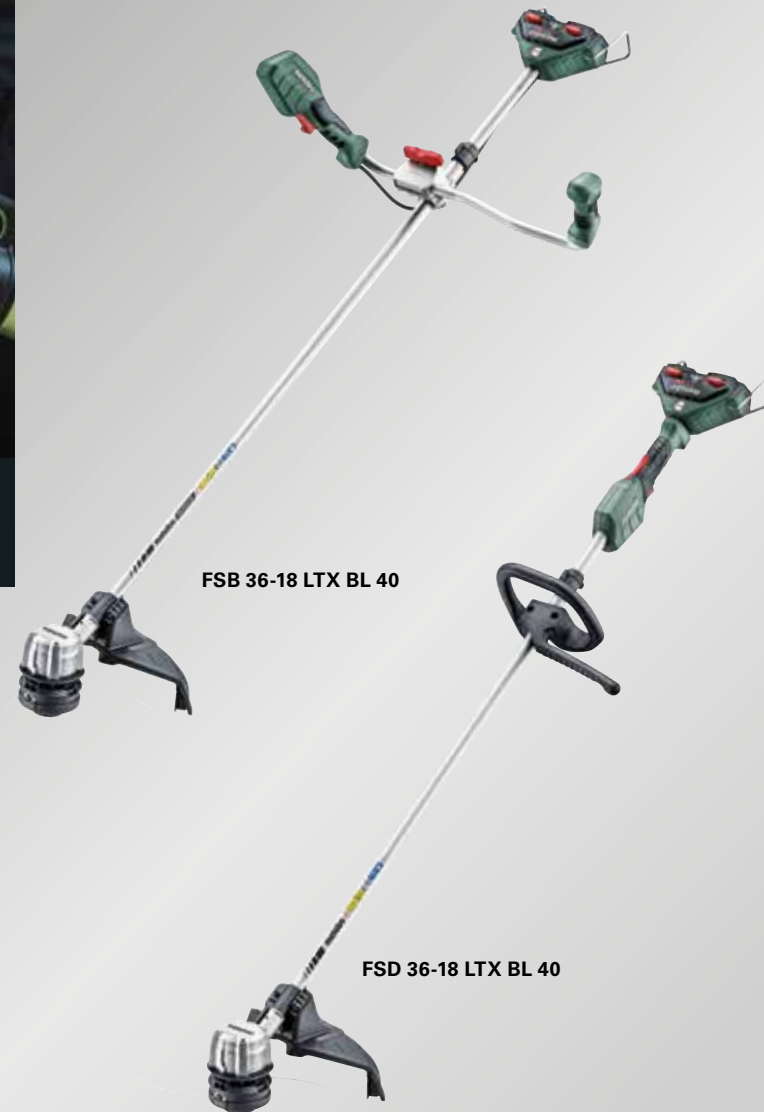

Flexible working

thanks to stepless speed control.

BRUSHLESS

2 x 18 Volt cordless brush cutter

	FSB 36-18 LTX BL 40
Handle type	Bike handle
Cutting diameter	40 cm
Thread diameter	2 mm
No-load speed	0-6.000 / min
Weight (without battery pack)	3,9 kg
Full service price group	FS4 (£109.00*)

Scope of delivery

without battery pack,
without charger
Order no. 601611850

£ 279.00*

excl. VAT: £ 232.50

FSD 36-18 LTX BL 40

Handle type	Loop handle
Cutting diameter	40 cm
Thread diameter	2 mm
No-load speed	0-6,000 / min
Weight	3.5 kg
Full service price group	FS4 (£109.00*)

Scope of delivery

without battery pack,
without charger
Order no. 601610850

£ 249.00*

excl. VAT: £ 207.50

FSB 36-18 LTX BL 40

FSD 36-18 LTX BL 40

Mowing and trimming around the house.

18 V