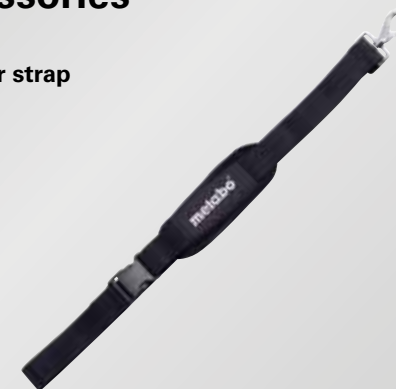

Full service price group FS2 (£59.00*)

Scope of delivery

without battery pack,
without charger
Order no. 601607850

£ 149.⁹⁹*

excl. VAT: £ 124.99

Accessories

Shoulder strap

Order no. 628427000