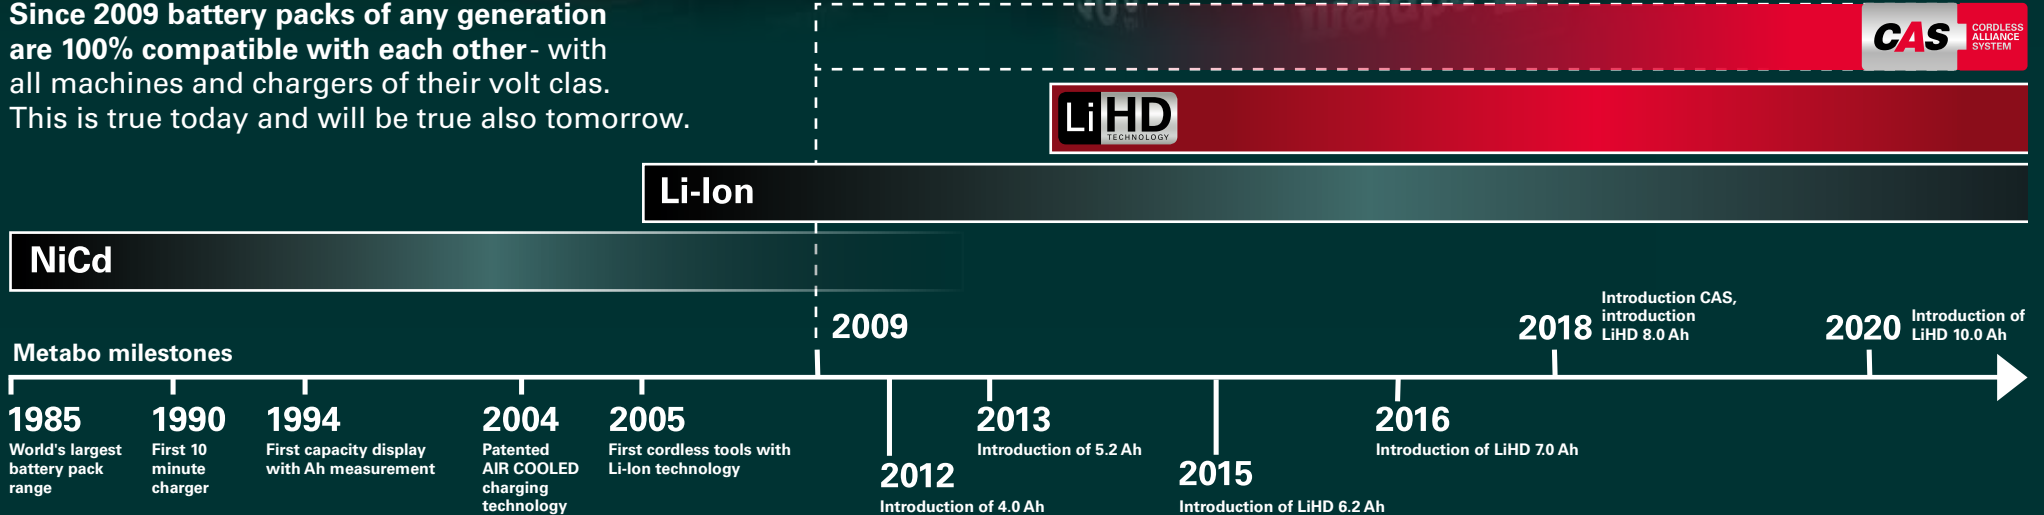

Since 2009 battery packs of any generation are 100% compatible with each other - with all machines and chargers of their volt clas. This is true today and will be true also tomorrow.